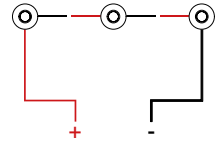

Series wiring

Câblage en série
Cableado en serie

0-10V

FLEXA-60-PRO-CC-10V

Programmable 60W CC 0-10V Dimming
Dimming Range: 0.1%
Min. 1/Max. 6 Fixtures per Driver

Phase

FLEXA-12-500-CC-ELV

12W 500mA Constant Current
Dimming Range: 10%
Min. 1/Max. 2 Fixtures per Driver

FLEXA-23-500-CC-ELV

23W 500mA Constant Current
Dimming Range: 10%
Min. 3/Max. 5 Fixtures per Driver

Lutron 2-Wire Phase

Hi-Lume 2-Wire Phase / 500mA Constant Current / Dimming Range: 1%

LTEA.1

Min. 1/Max. 2
Fixtures per Driver

LTEA.2

Min. 2/Max. 4
Fixtures per Driver

LTEA.3

Min. 4/Max. 6
Fixtures per Driver

Lutron Ecosystem

LDE.1

Hi-Lume Ecosystem
500mA Constant Current
Dimming Range: 1%
Min. 2/Max. 3 Fixtures per Driver

LDE.2

Hi-Lume Ecosystem Premier
500mA Constant Current
Dimming Range: 1%
Min. 4/Max. 5 Fixtures per Driver